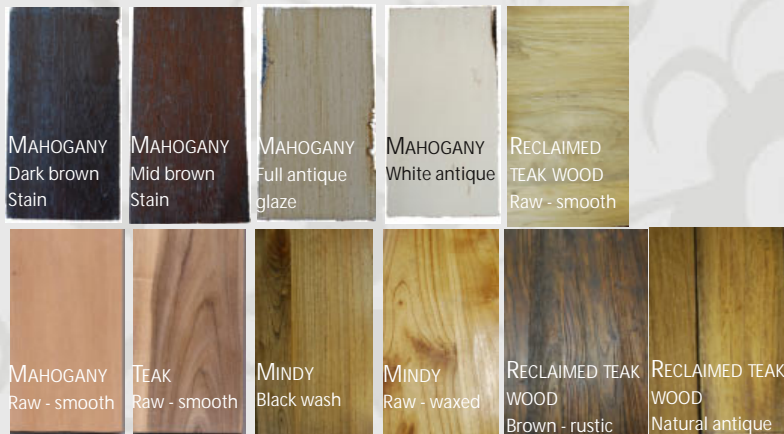

TV units

January 2012

PG6-02005 (we can order)
Plasma unit
61x160x60 (HWD)
Mid antique brown
Mahogany
R 5500

ALL ITEMS AVAILABLE IN THE FOLLOWING FINISHES:

CARE INSTRUCTIONS: Oil down once every week for the first 3 months, then once a month thereafter. This will keep a good moisture balance in the wood and prevent it from drying out and cracking due to climatic changes.

*Reclaimed teak - wax down

D-LR01 Tore TV cabinet (we can order)
Mid antique brown
Mahogany
R 4900

CAB09 (we can order)
TV unit
Mid antique brown
Mahogany
R 5100

150x50x50 (WDH)
LW006 (1 in stock)
Carving
Reclaimed Teak
R 4800