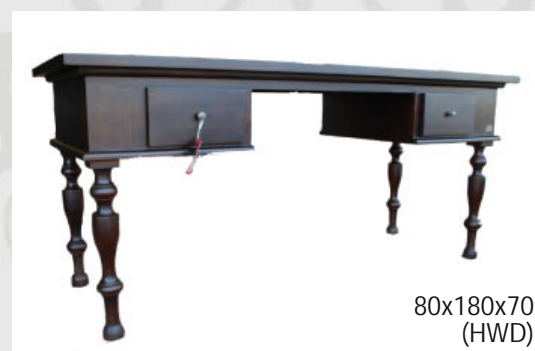

*Reclaimed teak - wax down

80x140x70
(HWD)

M100
Lekuk writing desk
Dark brown (we can order)
Mid antique brown (2 in stock)
Mahogany
R 3800

78x130x60
(HWD)

LR04-OC07 (1 in stock)
Desk/Console Hall table
Mid antique brown
Mahogany
R 3300

80x180x70
(HWD)

Lurah Desk (1 in stock)
Mid antique brown
Mahogany
R 4700

80x180x70
(HWD)

Lurah Desk (1 in stock)
Ethnic brown wash
Mindy
R 5800

108x100x45
(HWD)

M51 (3 in stock)
Open Bureau
Dark brown
Mahogany
R 2800