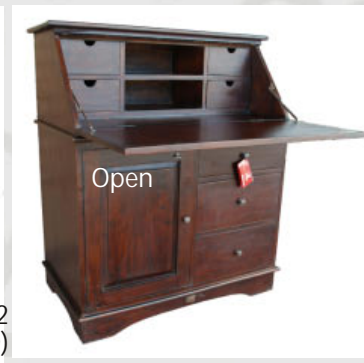

*Reclaimed teak - wax down

80x140x70
(HWD)

M100
Lekuk writing desk
Dark brown (we can order)
Mid antique brown (2 in stock)
Mahogany
R 3800

78x130x60
(HWD)

LR04-OC07 (1 in stock)
Desk/Console Hall table
Mid antique brown
Mahogany
R 3300

80x180x70
(HWD)

Lurah Desk (1 in stock)
Mid antique brown
Mahogany
R 4700

80x180x70
(HWD)

Lurah Desk (1 in stock)
Ethnic brown wash
Mindy
R 5800

108x100x45
(HWD)

M51 (3 in stock)
Open Bureau
Dark brown
Mahogany
R 2800

Closed

110x94x52
(HWD)

Study desk (1 in stock)
Mid antique brown
Mahogany
R 5100

Open

Bookshelves

January 2012

melonwoods
furniture & decor
Handcrafted in Indonesia

Lower Level
Arbour Crossing Centre
Amanzimtoti