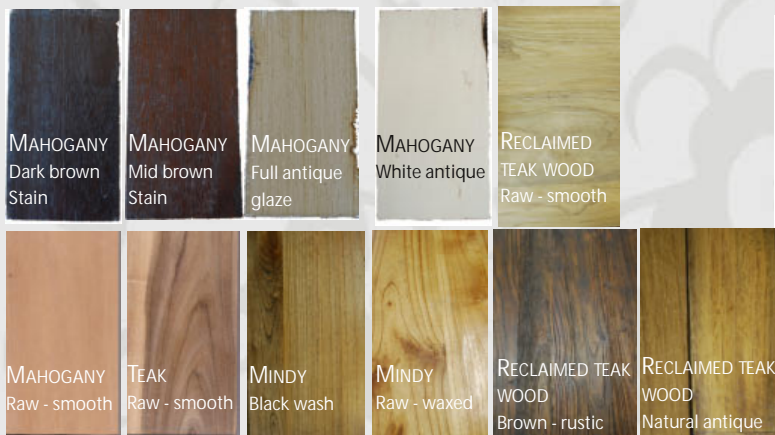

Desks

January 2012

Trump Desk (1 in stock)
98x130x60 (HWD)
Mid antique brown
Mahogany
R 3200

ALL ITEMS AVAILABLE IN THE FOLLOWING FINISHES:

CARE INSTRUCTIONS: Oil down once every week for the first 3 months, then once a month thereafter. This will keep a good moisture balance in the wood and prevent it from drying out and cracking due to climatic changes.

*Reclaimed teak - wax down

80x140x70
(HWD)

M100
Lekuk writing desk
Dark brown (we can order)
Mid antique brown (2 in stock)
Mahogany
R 3800

78x130x60
(HWD)

LR04-OC07 (1 in stock)
Desk/Console Hall table
Mid antique brown
Mahogany
R 3300