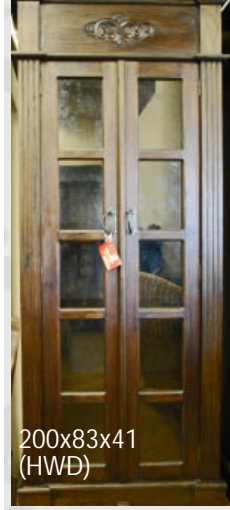

179x54x33
(HWD)

A41 (1 in stock)

Open bookcase 1 draw
Mid antique brown
Mahogany
R 2400

200x83x41
(HWD)

Carved bookcase
(we can order)

Mid antique brown
Mahogany
R 4940

200x83x41
(HWD)

Carved Bookcase-
with glass doors
(we can order)