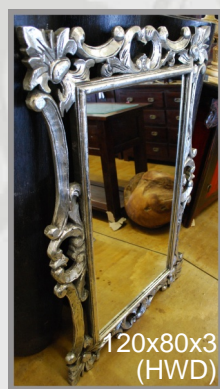

MA_1043-154 Sil
Silver antique
Indigenous bali wood
120x80x3cm (3 in stock)
R 1700
140x90x3cm (1 in stock)
R 1700
180x100x3cm (2 in stock)
R 2900

MA_1043-154 Wh
Antique white
Indigenous bali wood
140x90x3cm
(1 in stock)
R 1700
180x100x3cm
(2 in stock)
R 2900

MA_1043-154Gold
(4 in stock)
Gold crack
Indigenous bali wood
R 1700

MA_1043-142 It.Sil
(1 in stock)
Italian siliver
Indigenous bali wood
R 1700

MA_1043-142 Sil
(1 in stock)
Silver antique
Indigenous Bali wood
R 1700