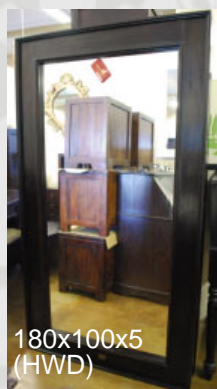

Rectangle mirror
(1 in stock)
Dark brown
Mahogany
R 2900