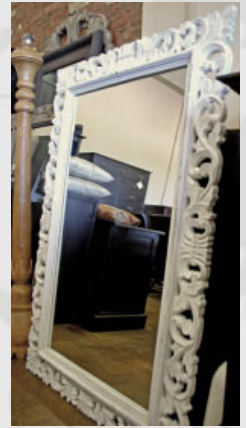

MA_1043-154 Sil
Silver antique
Indigenous bali wood
120x80x3cm (3 in stock)
R 1700
140x90x3cm (1 in stock)
R 1700
180x100x3cm (2 in stock)
R 2900

MA_1043-154 Wh
Antique white
Indigenous bali wood
140x90x3cm
(1 in stock)
R 1700
180x100x3cm
(2 in stock)
R 2900