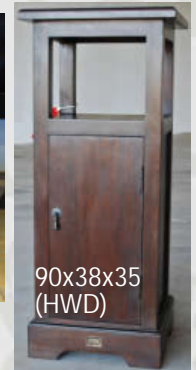

78x140x50  
(HWD)

M87 (2 in stock)

Hall table

Mid antique brown

Mahogany

R 2900

90x38x35  
(HWD)

M65

(2 in stock)

Telephone stand

Mid antique brown

Mahogany

R 1200

81x35x34  
(HWD)

M25 (2 in stock)

Phone table