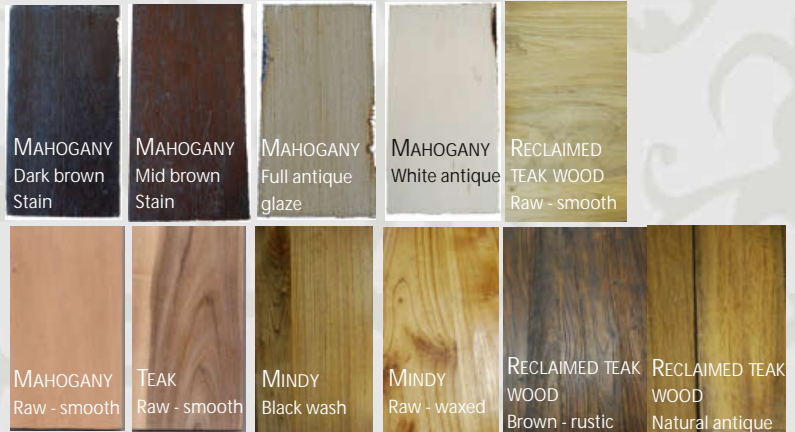

ALL ITEMS AVAILABLE IN THE FOLLOWING FINISHES:

CARE INSTRUCTIONS: Oil down once every week for the first 3 months, then once a month thereafter. This will keep a good moisture balance in the wood and prevent it from drying out and cracking due to climatic changes.

*Reclaimed teak - wax down