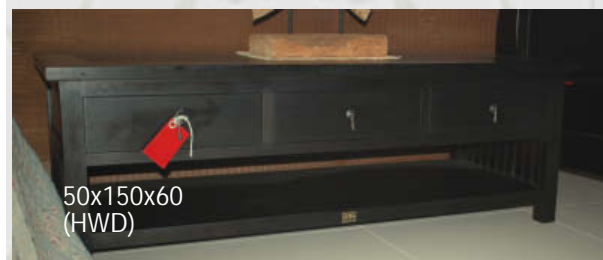

50x150x60
(HWD)

IA051(1 in stock)

Danem coffee table

RBY Dark

Mahogany

R 4100