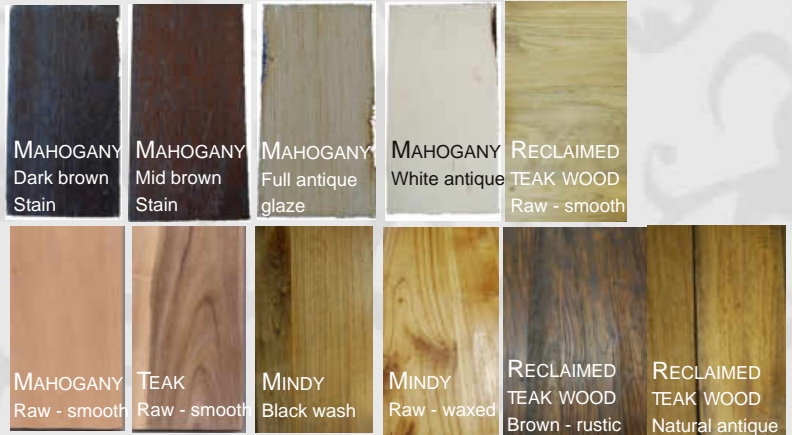

Coffee tables

February 2012

Carolina Coffee Table (1 in stock)
50x60x60 (HWD)
RBY Dark
Mahogany
R 1900

ALL ITEMS AVAILABLE IN THE FOLLOWING FINISHES:

CARE INSTRUCTIONS: Oil down once every week for the first 3 months, then once a month thereafter. This will keep a good moisture balance in the wood and prevent it from drying out and cracking due to climatic changes.