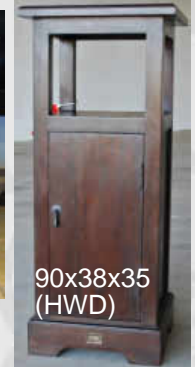

Bulb side table (1 in stock)

Light brown
Mahogany
R 2200

45x50x50
(HWD)

M23 (we can order)

Opium table (small)
Mid antique brown
Mahogany
R 1190

86x133x40
(HWD)

TB14 (we can order)

Hall table
Mid antique brown
Mahogany
R 2800

78x140x50
(HWD)

M87 (1 in stock)

Hall table
Mid antique brown
Mahogany
R 2900

90x38x35
(HWD)

M65
(2 in stock)

Telephone stand
Mid antique brown
Mahogany
R 1200

81x35x34
(HWD)

M25 (2 in stock)