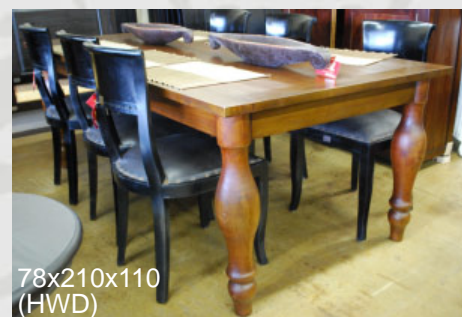

*Reclaimed teak : Wax down

80x150x150
(HWD)

Florian Dining Table
(1 in stock)
Square
OLD STOCK
Dark brown
Mahogany
R 4200

80x210x110
(HWD)

Florian Dining Table
(2 in stock)
Rectangle
Mid antique brown
Mahogany
R 6500

80x240x100
(HWD)

Graphic 19 (we can order)
Dark brown
Mahogany
R 5900

78x210x110
(HWD)

Modern Pencil Leg
(we can order)
Dining table
Dark brown
Mahogany
R 4800

78x170x110
(HWD)

Modern Pencil leg (2 in stock)
Dining table
Ethnic black wash
Mindy wood
R 7200

Rincon Rectangle Dining Table
8 seater (1 in stock)
78x210x100 (HWD)
Dark brown
Mahogany
R 5400

10-12 seater (we can order)
78x280x100 (HWD)
Mid brown
Mahogany
R 5300
(old stock-reduced price)

Dining tables