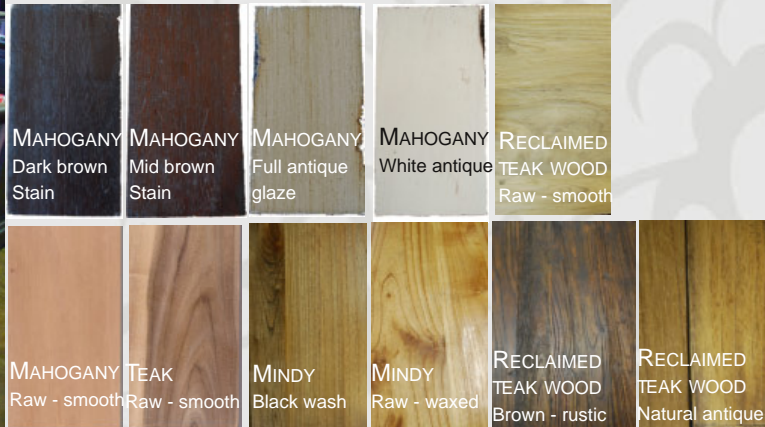

Dining tables

February 2012

Kalissa Square Dining Table
150x150x78cm (HWD)
RBY Light (1 in stock)
Mid brown (1 in stock)
Teak wood
R 6400

150x150x78cm (HWD)
RBY Dark (1 in stock)
Mahogany wood
R 4600

ALL ITEMS AVAILABLE IN THE FOLLOWING FINISHES:

*Reclaimed teak : Wax down

80x150x150
(HWD)

Florian Dining Table
(1 in stock)
Square
OLD STOCK
Dark brown
Mahogany
R 4200

80x210x110
(HWD)

Florian Dining Table
(2 in stock)
Rectangle
Mid antique brown
Mahogany
R 6500