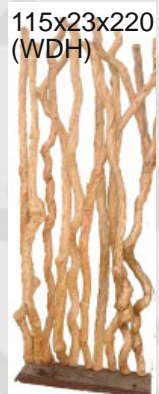

TEAK DECOR

25x25x220
(WDH)

Liana stand ISI 1
(we can order)
Reclaimed Teak
R 675

200x23x220
(WDH)

Liana Stand ISI 20
(we can order)
Reclaimed Teak
R 6900

115x23x220
(WDH)

Liana Stand
ISI 10
(1 in stock)
Reclaimed Teak
R 4600

Liana Stand ISI 8
(we can order)
Reclaimed Teak
75x23x220
R 3400

Liana Stand ISI 5
(we can order)
Reclaimed Teak
50x23x220
R 2400

Square Branch Mirror
Reclaimed Teak
S 100x10x100 (1 in stock)
R 3700
M 100x10x150 (1 in stock)
R 3950
L 200x10x100 (we can order)
R 5400