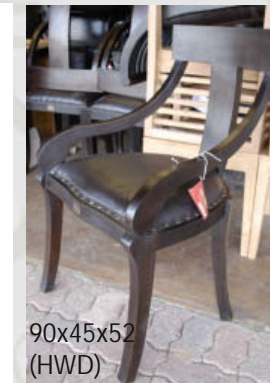

* Reclaimed teak - wax down

Davindo Dining Chairs
(1 in stock)
59x96x46 (HWD)
Rattan antique glaze
Mahogany
R 1102

DINING CHAIRS

92x47x50
(HWD)
CH03 (6 in stock)
Leather seat
Dark brown
Mahogany
R 1700

90x47x38
(HWD)
CH19 (7 in stock)
Colonial chair, no arms
Dark brown
Mahogany
R 1100

96x43x52
(HWD)
FRENCH SIMPLE (11 in stock)
Wooden dining chair
Mid brown antique
Mahogany
R 1350

96x43x52
(HWD)
FRENCH SIMPLE (7 in stock)
Leather seats
Dark brown
Mahogany
R 1450

96x43x52
(HWD)
FRENCH SIMPLE (2 in stock)
Antique white
Mahogany
R 1250

116x44x60
(HWD)
PARIS (1 in stock)
High back wooden
Dark brown
Mahogany
R 1200

105x45x40
(HWD)
DR07-CL04 (we can order)
Cream fabric seat
Dark brown
Mahogany
R 1467

87x45x46
(HWD)
CH 1 / (7 in stock)
Vienna Chair/Leather seat
RBY Dark
Mahogany
R 1490