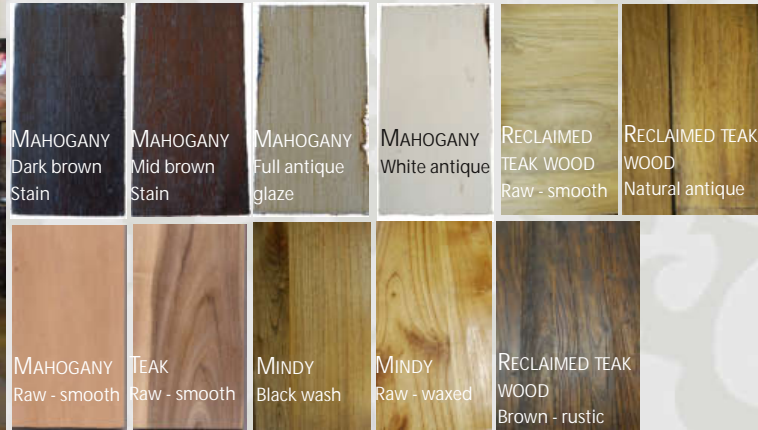

Chairs

January 2012

ALL ITEMS AVAILABLE IN THE FOLLOWING FINISHES:

CARE INSTRUCTIONS: Oil down once every week for the first 3 months, then once a month thereafter. This will keep a good moisture balance in the wood and prevent it from drying out and cracking due to climatic changes.

* Reclaimed teak - wax down