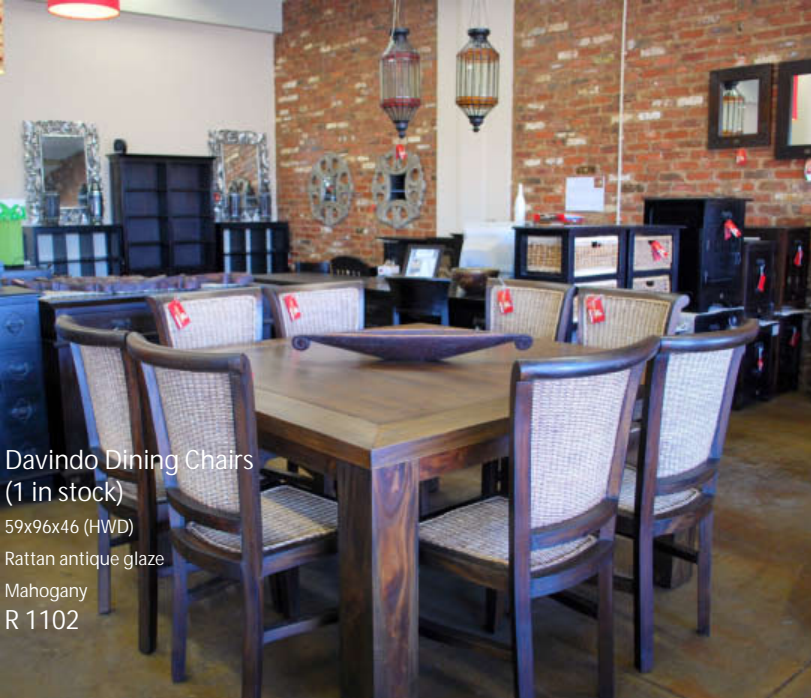

* Reclaimed teak - wax down

Davindo Dining Chairs
(1 in stock)
59x96x46 (HWD)
Rattan antique glaze
Mahogany
R 1102

DINING CHAIRS

92x47x50
(HWD)
CH03 (6 in stock)
Leather seat
Dark brown
Mahogany
R 1700

90x47x38
(HWD)
CH19 (7 in stock)
Colonial chair, no arms
Dark brown
Mahogany
R 1100