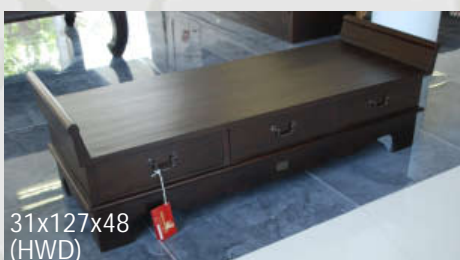

31x127x48
(HWD)

CH11 (1 in stock)

Japanese bench
Mid brown
Mahogany wood
R 2550