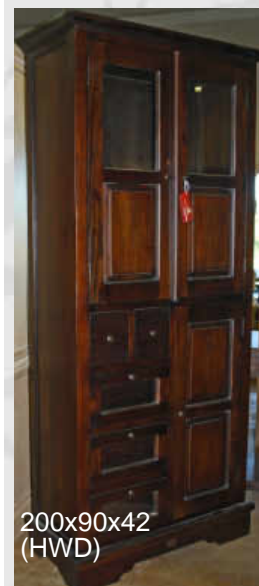

Cabinet collection

January 2012

melonwoods
furniture & decor
Handcrafted in Indonesia

Lower level
Arbour Crossing Centre
Amanzimtoti

t: 031 904 5061
f: 086 524 5504
info@melonwoods.co.za

www.melonwoods.co.za

WE SELL
WHOLESALE; RETAIL;
ALSO TO INTERIOR
DECORATORS;
HOSPITALITY &
OFFICE

200x90x42
(HWD)

200x82x41
(HWD)

120x70x205
(WDH)

76x60x193
(WDH)

76x60x193
(WDH)

BR03-05 (1 in stock)

W34005 Rebecca
(1 in stock)

Cabinet 2 door (we can
order)

Cabinet 1 door
(We can order)

Cabinet 1 door (2 in stock)

Tiara dresser
Mid antique brown
Mahogany wood
R 4520

Bookcase
Mid antique brown
Mahogany
R 5100

Brown wax matt
Reclaimed Teak
R 10200

Antique brown
Reclaimed Teak
R 7100

Raw
Reclaimed teak
R 8400