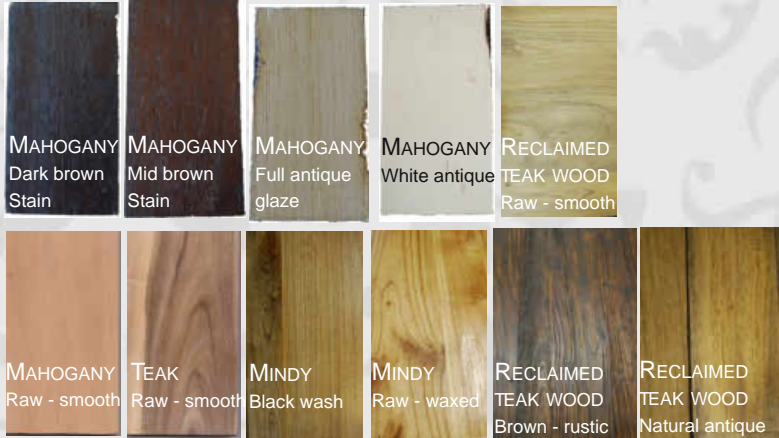

Cabinet collection

January 2012

WE SELL
WHOLESALE; RETAIL;
ALSO TO INTERIOR
DECORATORS;
HOSPITALITY &
OFFICE

ALL ITEMS AVAILABLE IN THE FOLLOWING FINISHES:

CARE INSTRUCTIONS: Oil down once every week for the first 3 months, then once a month thereafter. This will keep a good moisture balance in the wood and prevent it from drying out and cracking due to climatic changes.

* Reclaimed teak - wax down

CABINET COLLECTION: We have a great variety of cabinets to choose from.

They are versatile and can be used in any room. Besides the general cabinet, we have a selection of buffet cabinet, drawers, display cabinets as well as utility cabinets.