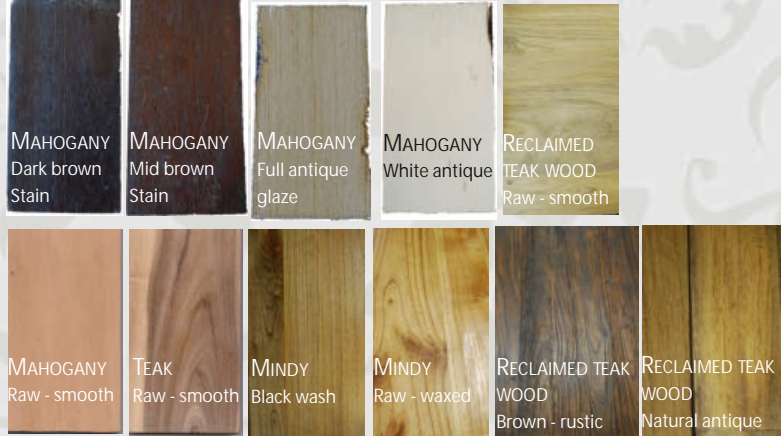

ALL ITEMS AVAILABLE IN THE FOLLOWING FINISHES:

CARE INSTRUCTIONS: Oil down once every week for the first 3 months, then once a month thereafter. This will keep a good moisture balance in the wood and prevent it from drying out and cracking due to climatic changes.

* Reclaimed teak - wax down

CABINET COLLECTION: We have a great variety of cabinets to choose from. They are versatile and can be used in any room. Besides the general cabinet, we have a selection of buffet cabinet, drawers, display cabinets as well as utility cabinets.