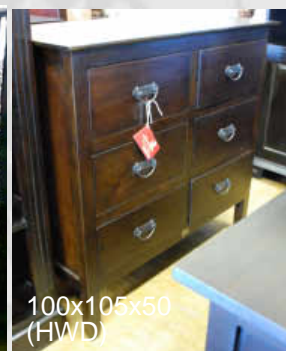

* Reclaimed teak - wax down

CABINET COLLECTION: We have a great variety of cabinets to choose from.

They are versatile and can be used in any room. Besides the general cabinet, we have a selection of buffet cabinet, drawers, display cabinets as well as utility cabinets.

W33009 Reno (we can order)
200x90x45 (HWD)

White antique glaze

Mahogany
R 5550

DRAWERS

145x52x52
(HWD)

L32
(we can order)
Pyramid 9 Draw
Mid antique brown
Mahogany
R 2850

104x83x44
(HWD)

L53 (3 in stock)
5 draw chest
Mid antique brown
Mahogany
R 3800

90x50x40
(HWD)

L76 (2 in stock)
Dresser / Drawers
Mid antique brown
Mahogany
R 1800

90x135x40
(HWD)

L71 (we can order)
File glass chest 7 draws
Dark brown
Mahogany
R 4300

100x105x50
(HWD)

Sadewa Vertical
(1 in stock)
6 drawers
Mid antique brown
Mahogany
R 3800