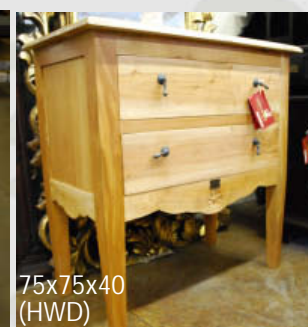

75x75x40
(HWD)
L116 (1 in stock)
bedside/hallside
Raw wood
Mahogany
R 1510