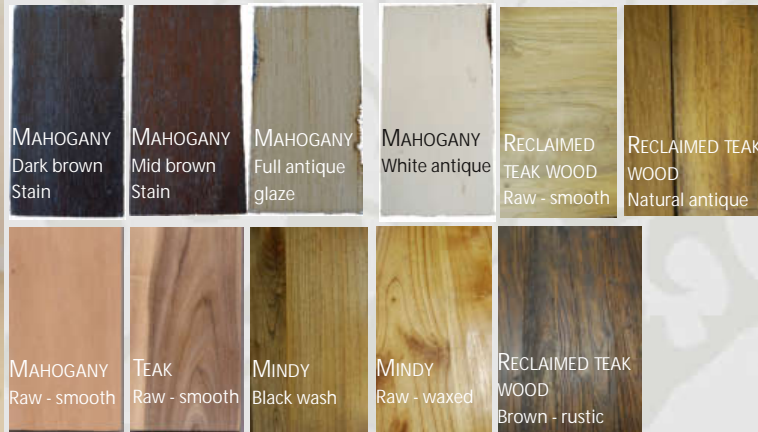

Beds

January 2012

ALL ITEMS AVAILABLE IN THE FOLLOWING FINISHES:

CARE INSTRUCTIONS: Oil down once every week for the first 3 months, then once a month thereafter. This will keep a good moisture balance in the wood and prevent it from drying out and cracking due to climatic changes.

*Reclaimed teak: wax down