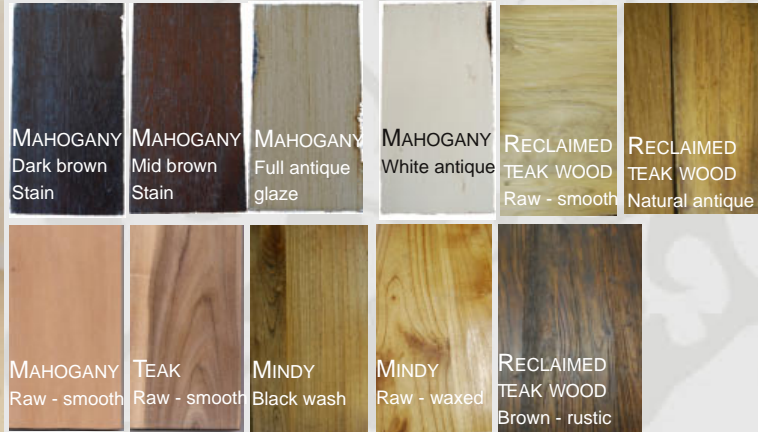

Beds

February 2012

WE SELL
WHOLESALE; RETAIL;
ALSO TO INTERIOR
DECORATORS;
HOSPITALITY &
OFFICE

ALL ITEMS AVAILABLE IN THE FOLLOWING FINISHES:

CARE INSTRUCTIONS: Oil down once every week for the first 3 months, then once a month thereafter. This will keep a good moisture balance in the wood and prevent it from drying out and cracking due to climatic changes.

*Reclaimed teak: wax down