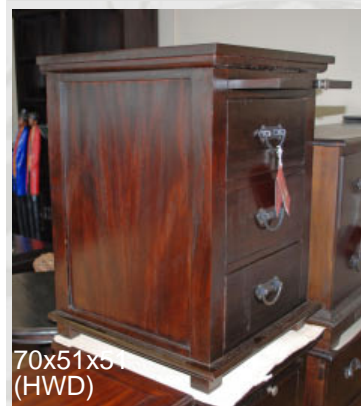

Bedside tables

February 2012

melonwoods
furniture & decor
Handcrafted in Indonesia

Lower level
Arbour Crossing Centre
Amanzimtoti
t: 031 904 5061
f: 086 524 5504
info@melonwoods.co.za
www.melonwoods.co.za

WE SELL
WHOLESALE; RETAIL;
ALSO TO INTERIOR
DECORATORS;
HOSPITALITY &
OFFICE

70x51x51
(HWD)

Pencil pedestal (we can order)

Mid antique brown
Mahogany wood
R 1800