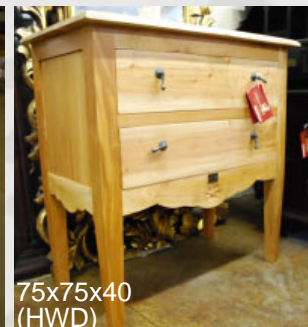

76x70x40  
(HWD)

Brookhaven (1 in stock)

Bedside/hallside  
Mid antique brown  
Mahogany  
R 2100

75x75x40  
(HWD)

L116 Bedside/Hallside

Light brown (2 in stock)  
RBY Dark (we can order)  
Mahogany wood  
R 1510